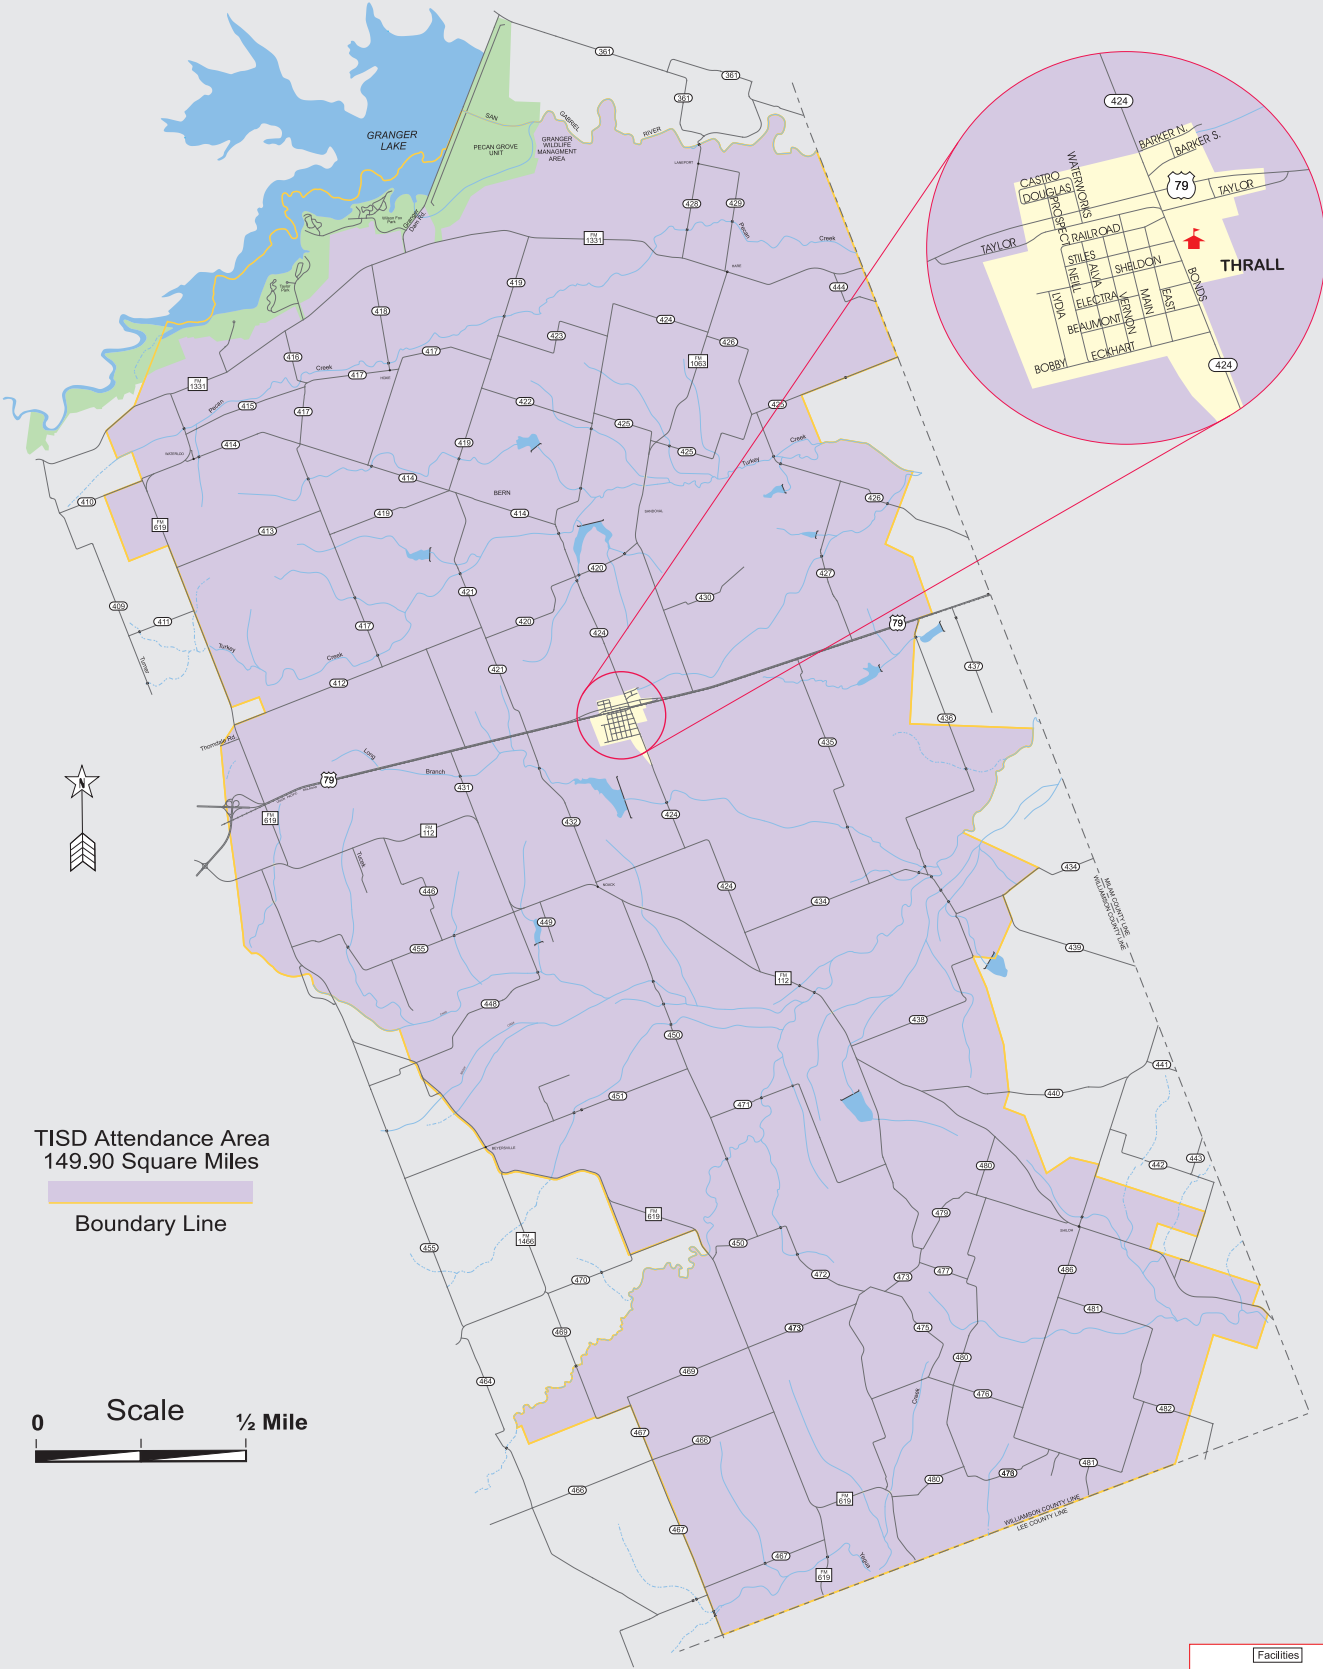

Thrall Independent School District

TISD Attendance Area
149.90 Square Miles

 Boundary Line

Note: Boundary Line may follow waterways or property lines

Facilities	
	Thrall ISD 201 S. Bounds St. Thrall, Texas 76578 (512) 898-0062